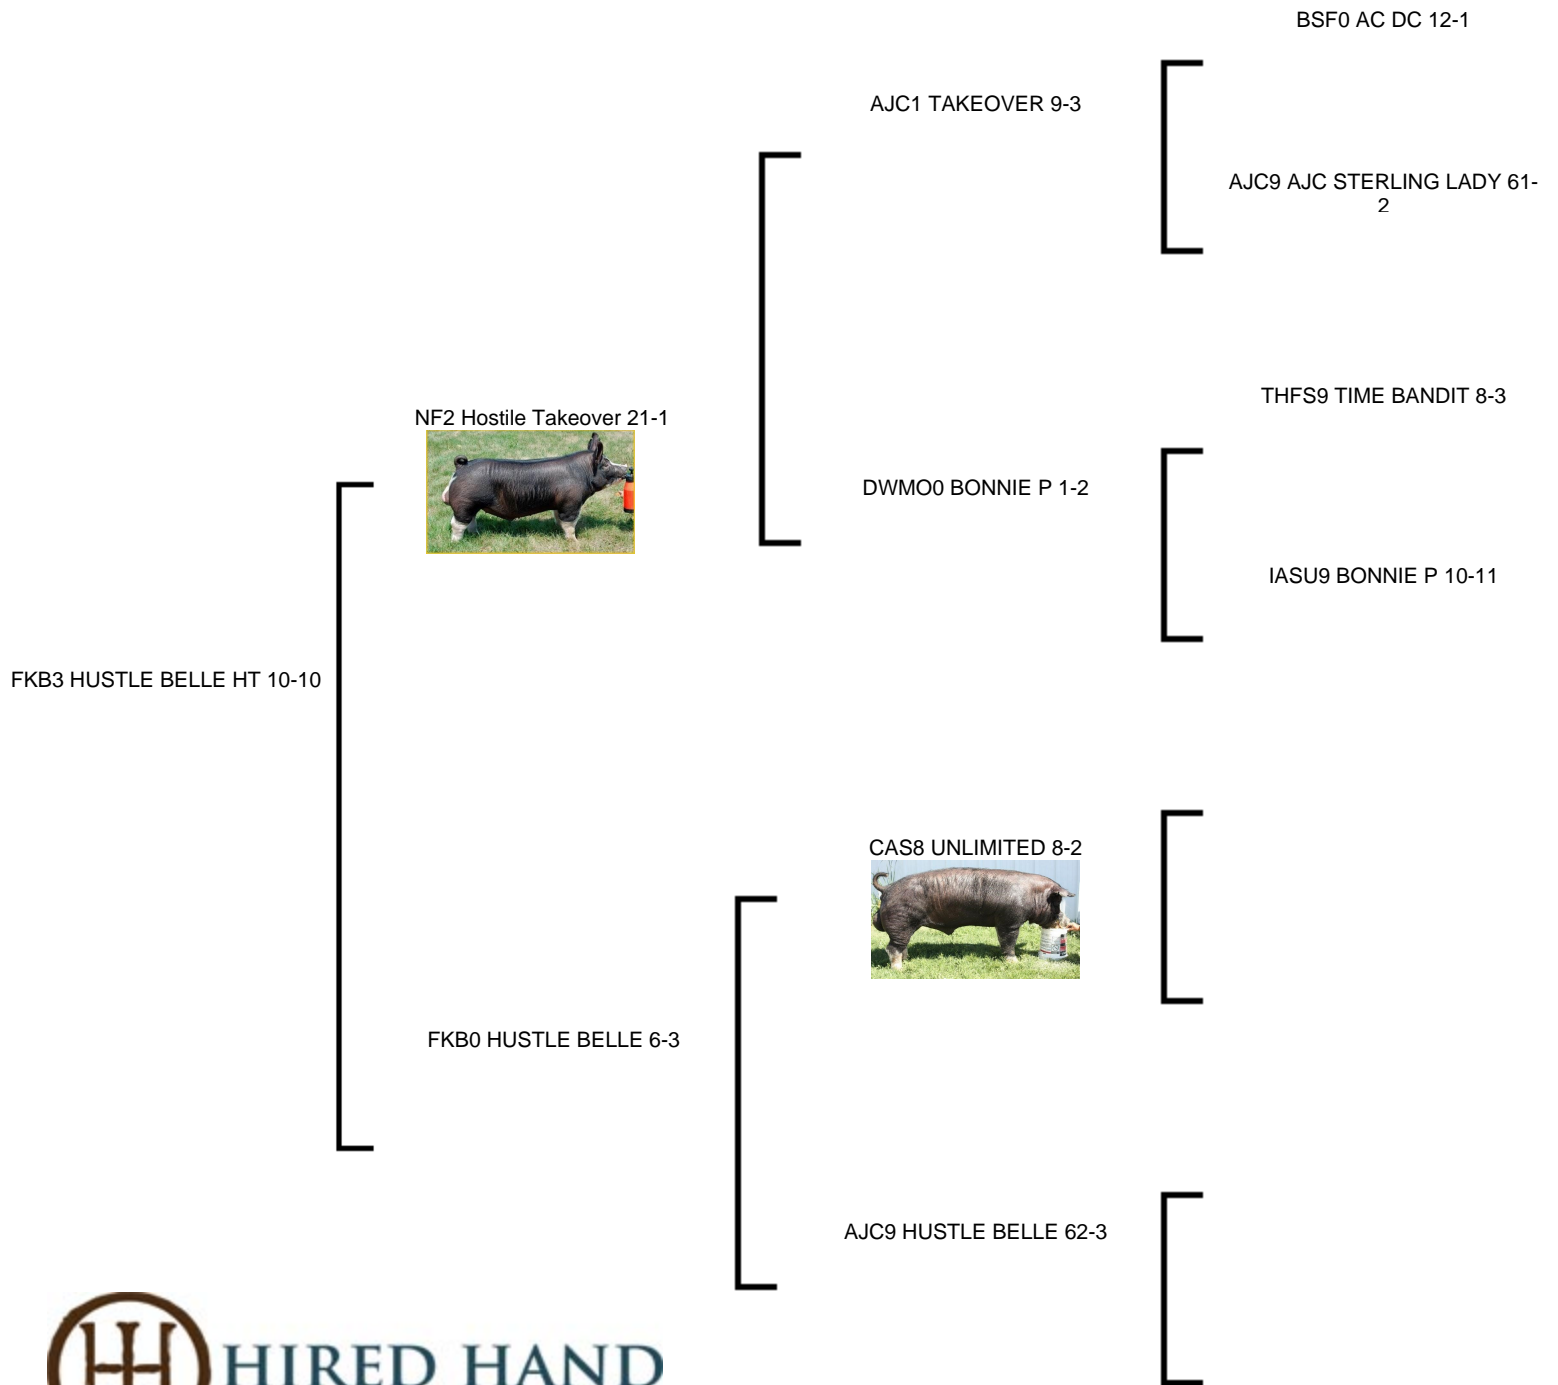

FKB3 HUSTLE BELLE HT 10-10

Date of Birth: 01/02/2013
Registration 1: 118262010

NF2 Hostile Takeover 21-1

CAS8 UNLIMITED 8-2